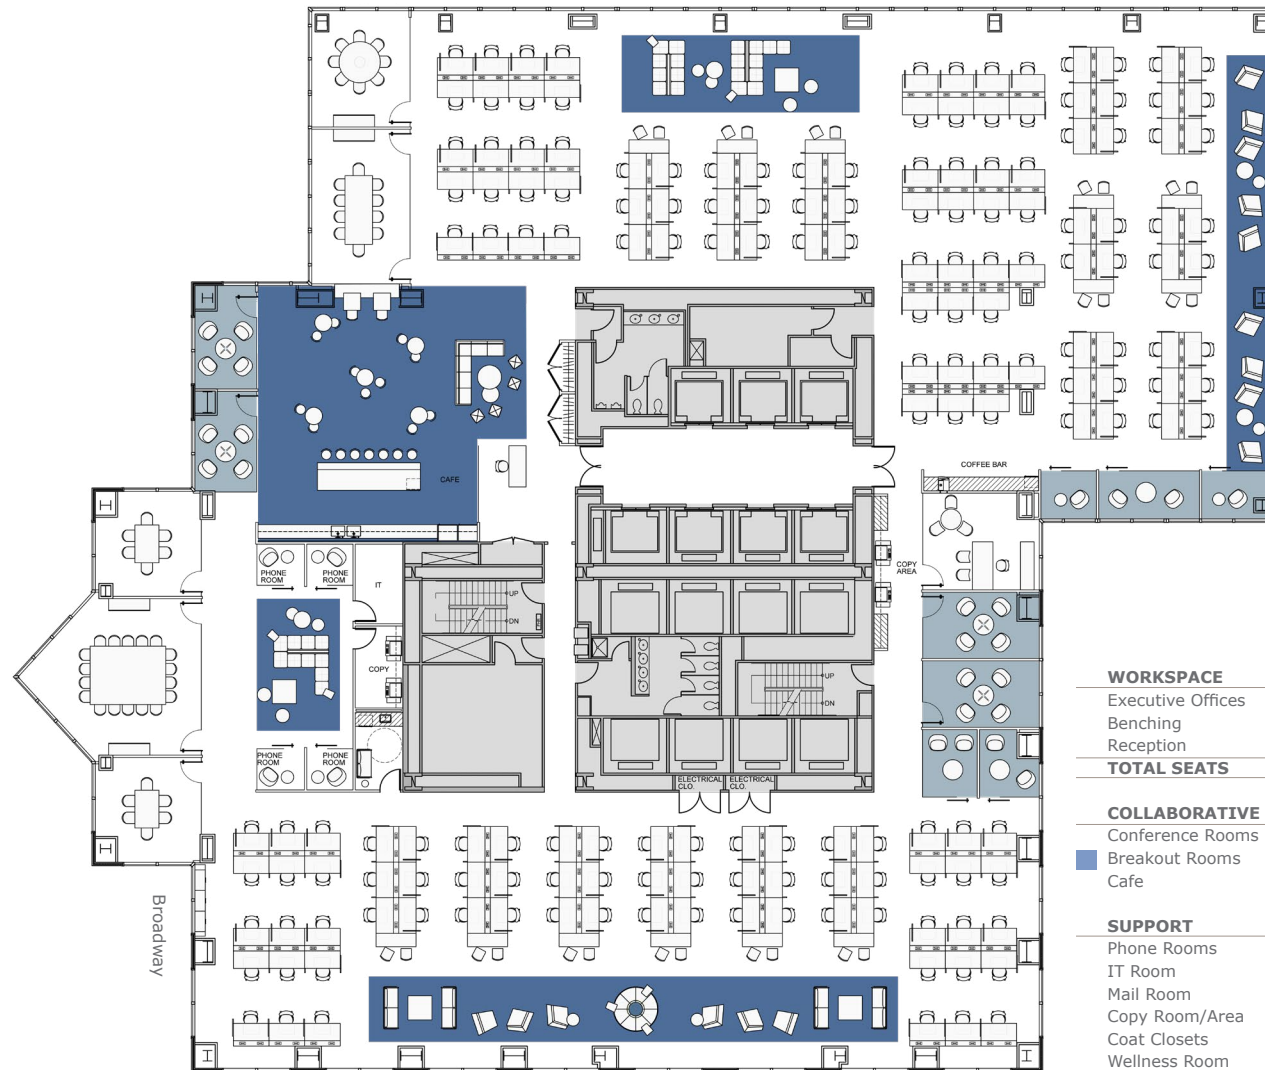

West 46th Street

21-24
108,849 RSF
 Immediate

WORKSPACE	
Executive Offices	1
Benching	166
Reception	1
TOTAL SEATS	168

COLLABORATIVE	
Conference Rooms	5
Breakout Rooms	4
Cafe	1

SUPPORT	
Phone Rooms	9
IT Room	1
Mail Room	1
Copy Room/Area	2
Coat Closets	2
Wellness Room	1

West 45th Street

Broadway